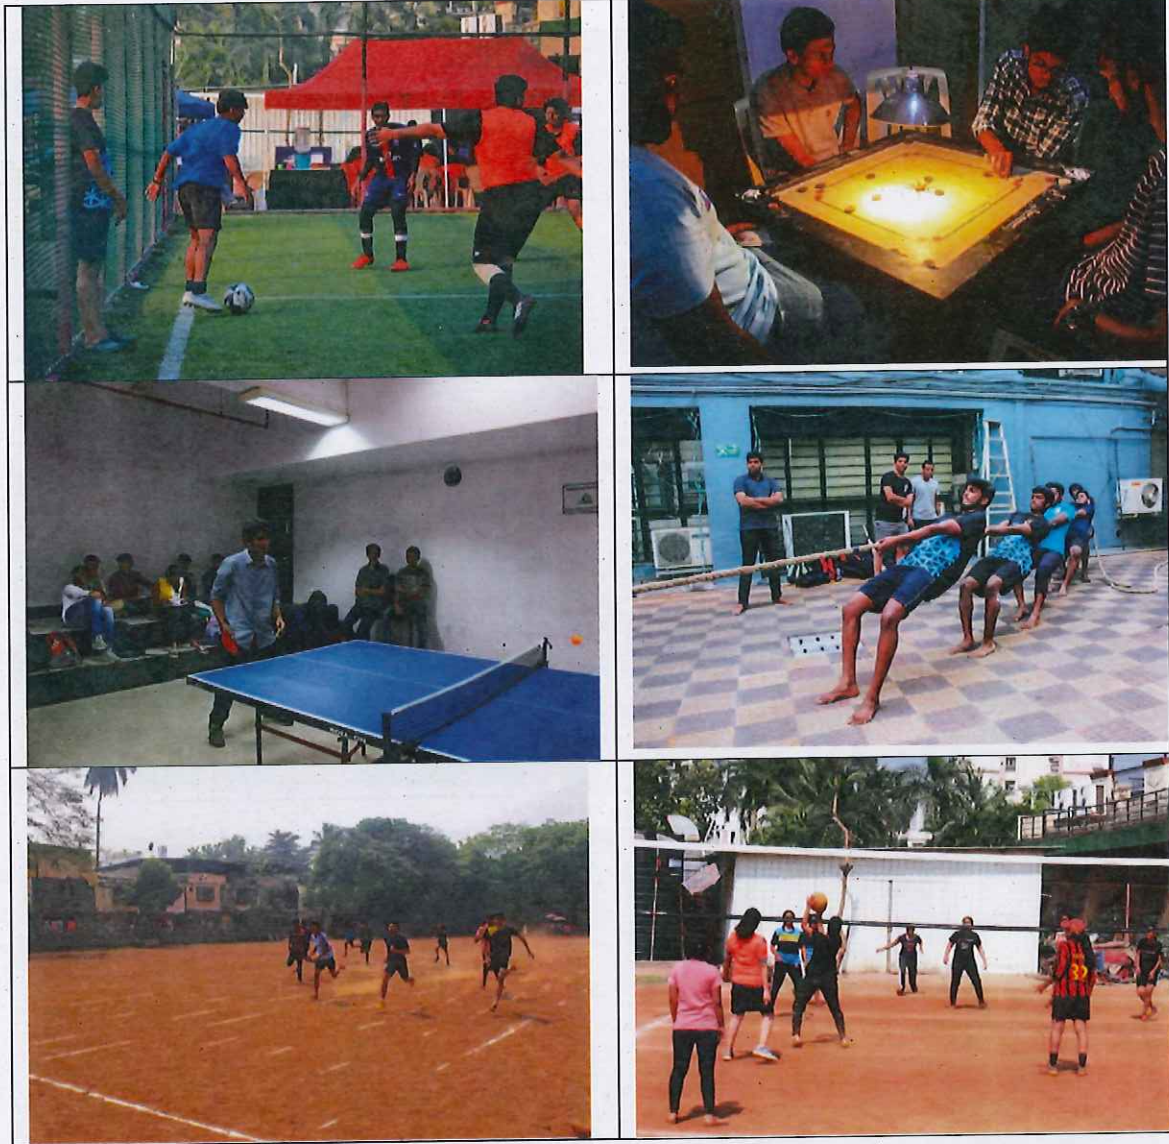

Facilities for Cultural Activities

Lawn Event

AUDITORIUM

QUADRANGLE

AMPHITHEATRE

AUDITORIUM

PRINCIPAL
 S. I. E. S. GRADUATE SCHOOL OF TECHNOLOGY
 Sri Chandrasekarendra Saraswathy Vidyapuram
 Sector-V, Nerul, Navi Mumbai-400706

SEMINAR HALL

COMPUTER FACILITIES FOR TECHNICAL EVENTS

FACILITIES FOR SPORTS EVENTS

PRINCIPAL
S. I. E. S. GRADUATE SCHOOL OF TECHNOLOGY
Sri Chandrasekarendra Saraswathy Vidyapuram
Sector-V, Nerul, Navi Mumbai-400706